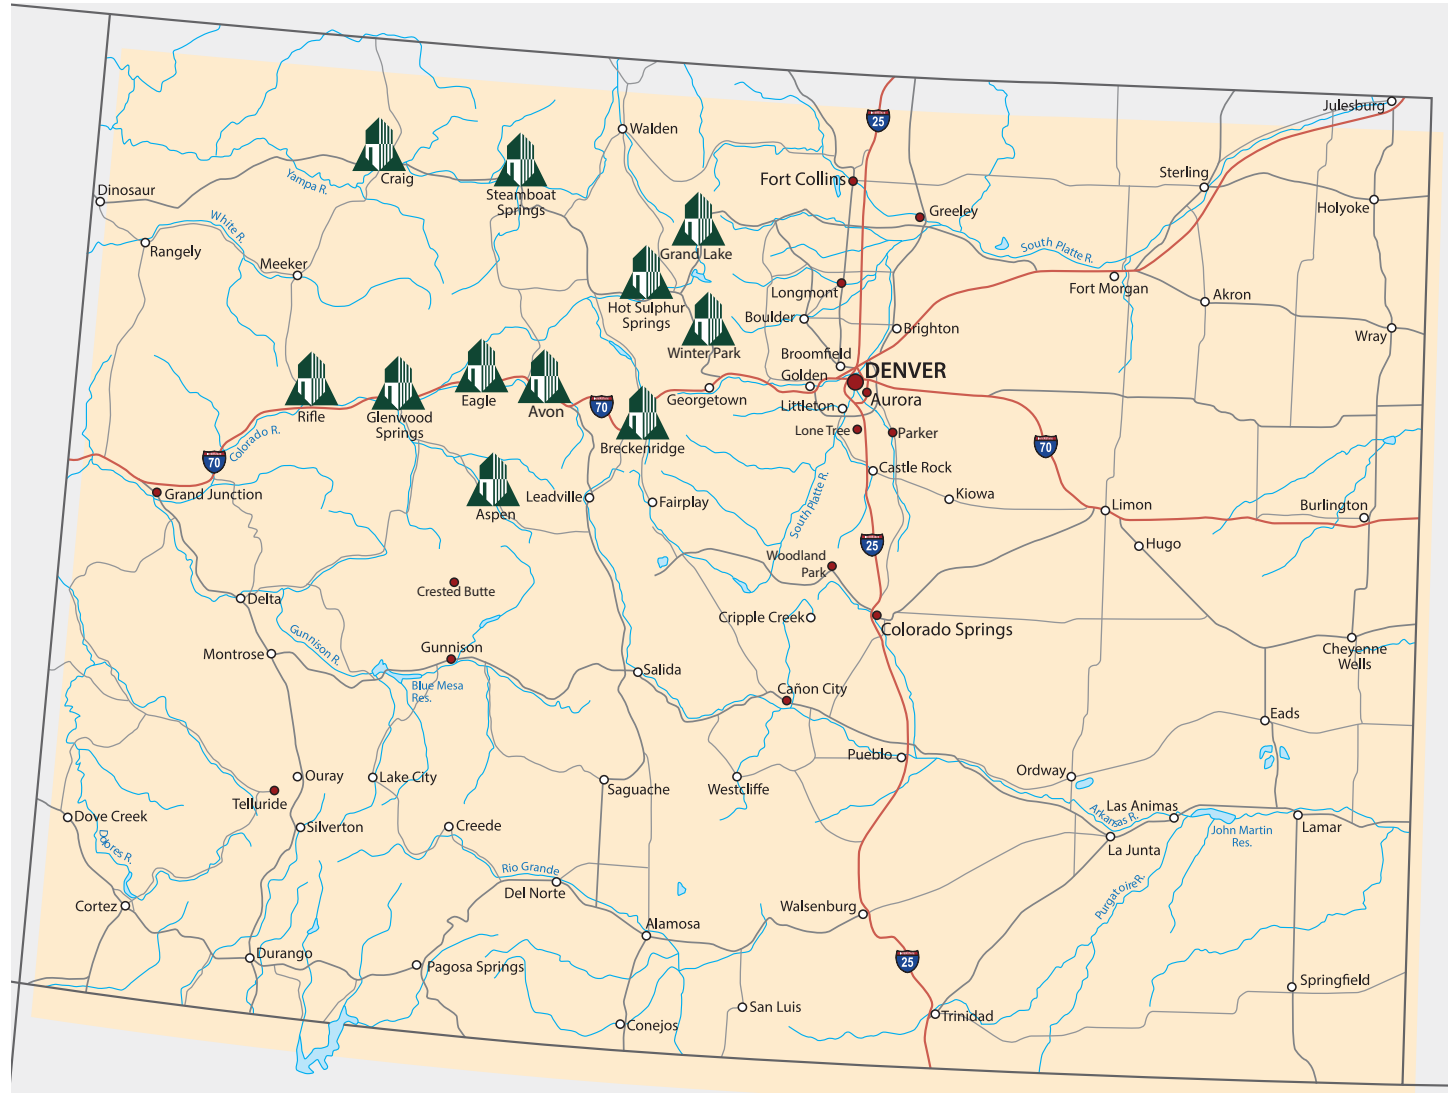

# OUR 35 BRANCH OFFICE COLORADO FOOTPRINT

## TITLE COMPANY of the rockies

**ASPEN | AVON-BEAVER CREEK  
BRECKENRIDGE | CRAIG  
EAGLE | GLENWOOD SPRINGS  
RIFLE | STEAMBOAT SPRINGS  
WINTER PARK | GRAND LAKE  
HOT SULPHUR SPRINGS**

Directly serving Eagle, Garfield, Grand, Pitkin, Routt, and Summit Counties. We also have a management relationship with Northwest Title Company located in Craig serving Moffat County. Closing Services are available for almost all Mountain Communities in our region. Project work is available for adjoining counties on a pre-approved basis.

Sister Operations through our holding company

Aurora, Cañon City, Colorado Springs, Crested Butte, Denver Metro Area, Fort Collins, Grand Junction, Greeley, Gunnison, Lone Tree, Longmont, Parker, Telluride, and Woodland Park.

Additional Sister Agencies located in Arizona, Nevada, Texas, and Wyoming

*Together we are one of the Largest Independent Title Insurance Agents in the Nation!*